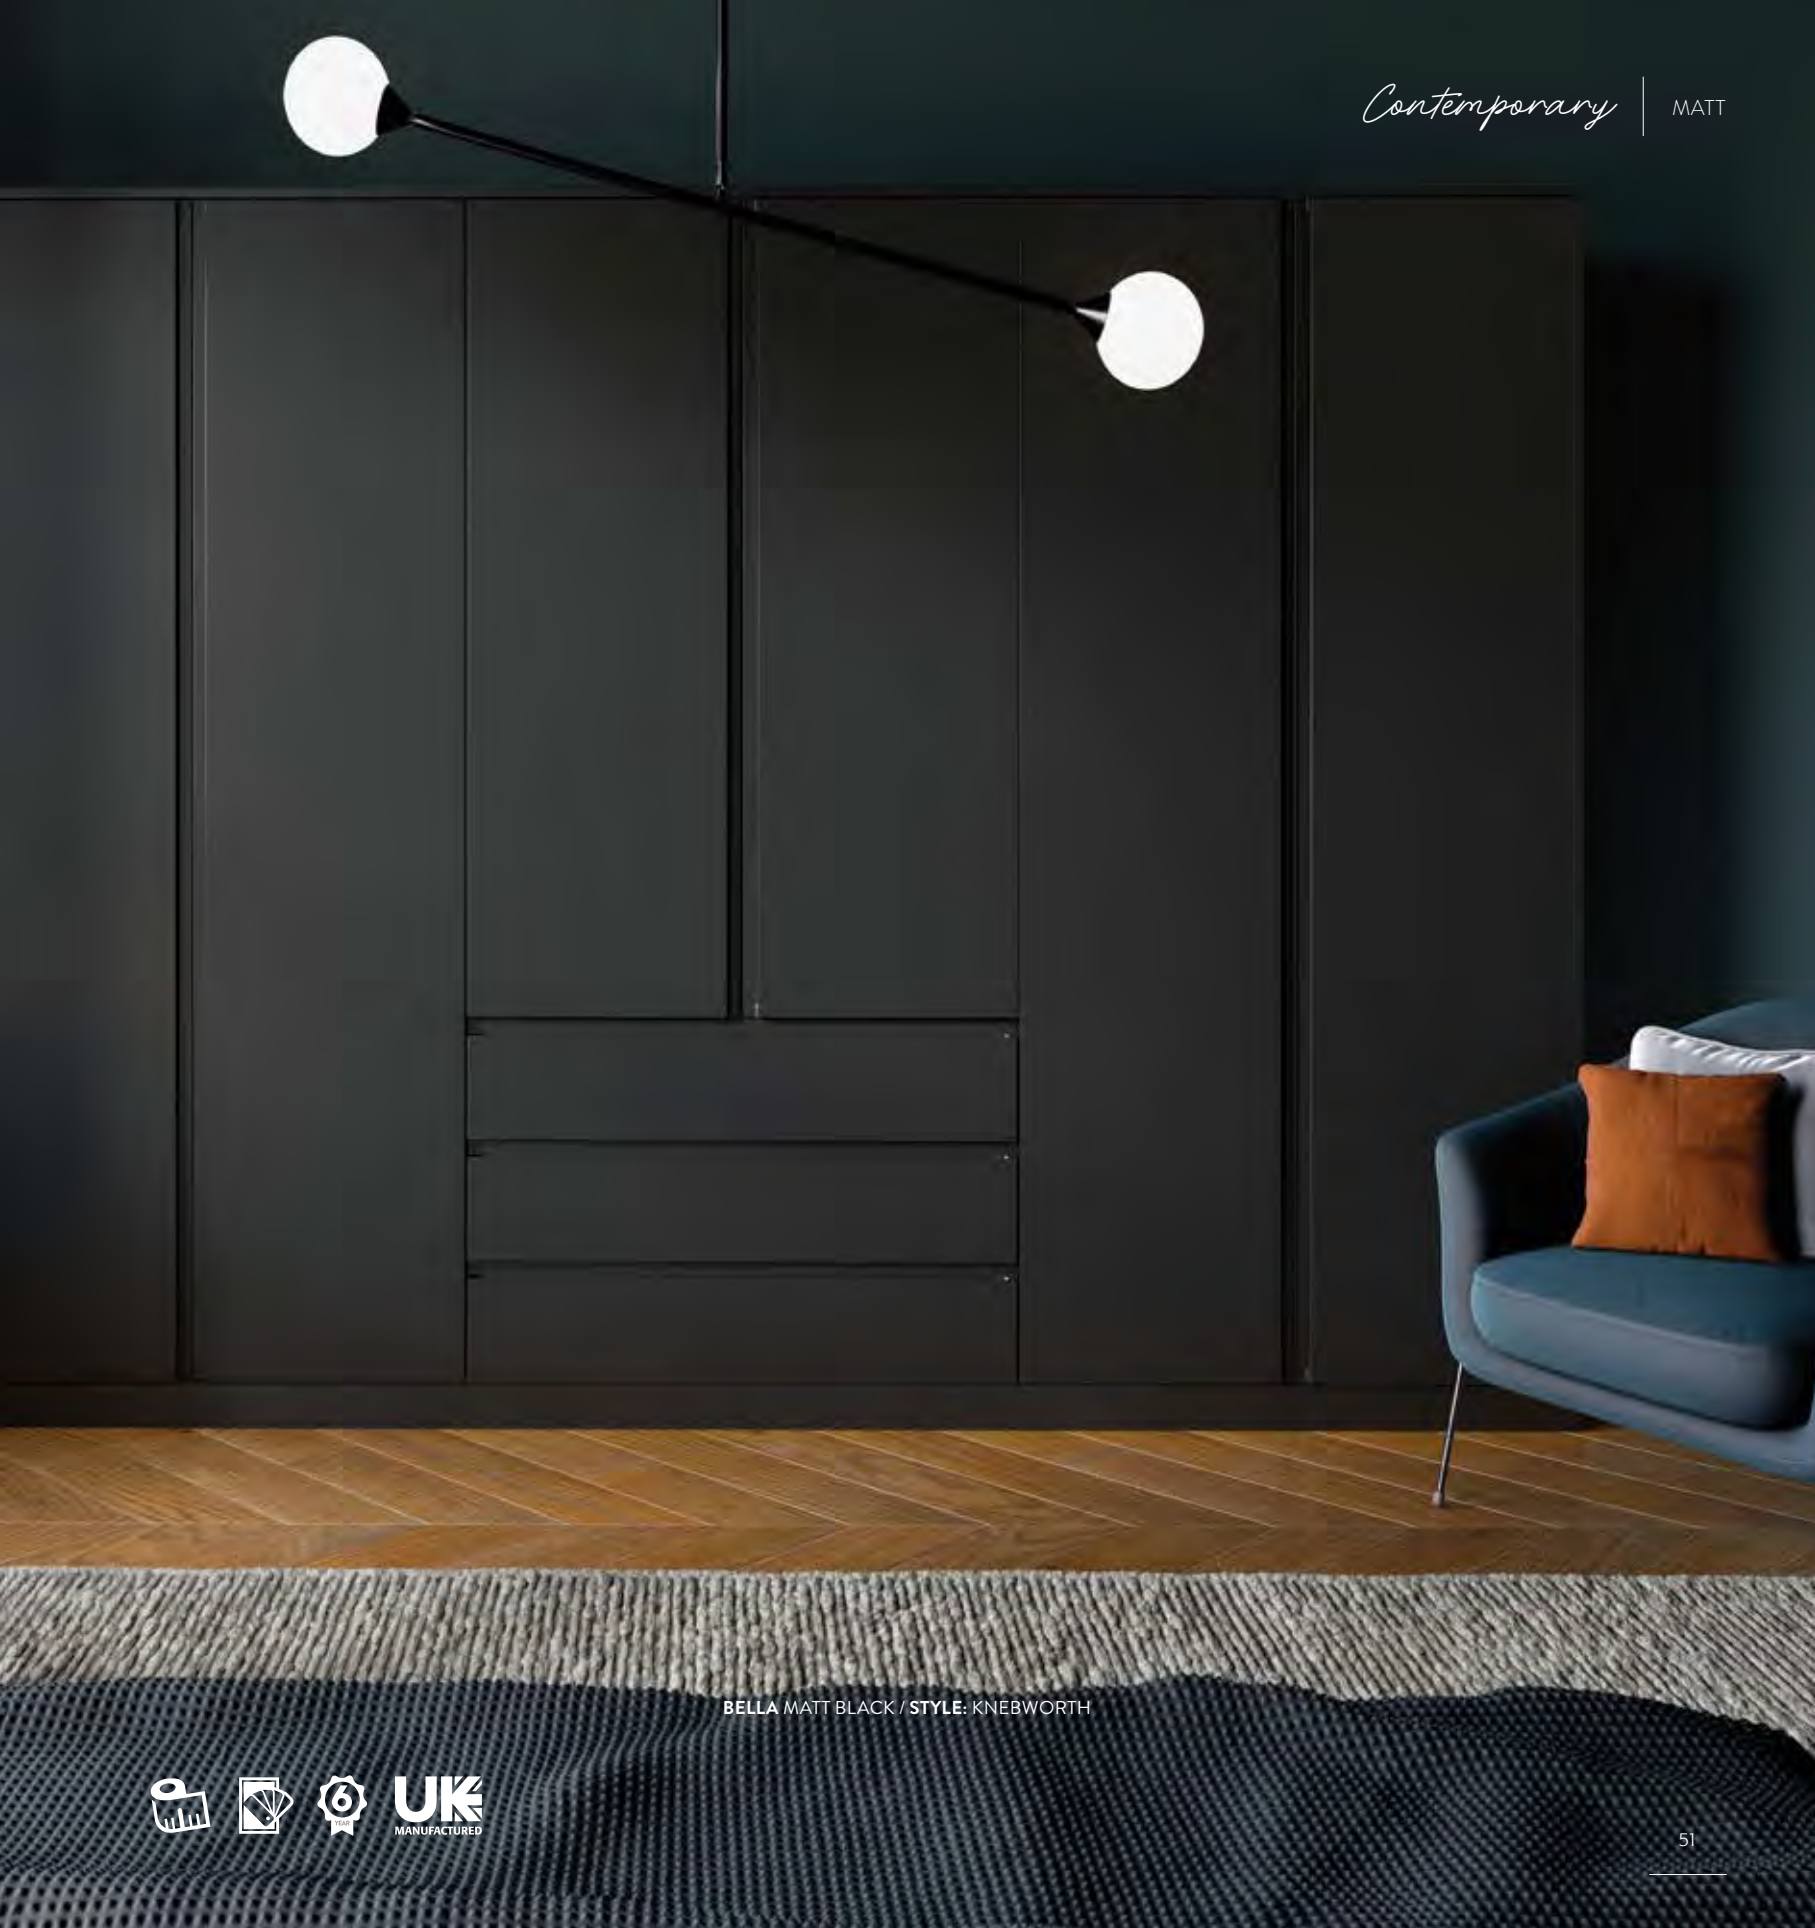

BELLA MATT BLACK / STYLE: KNEBORTH