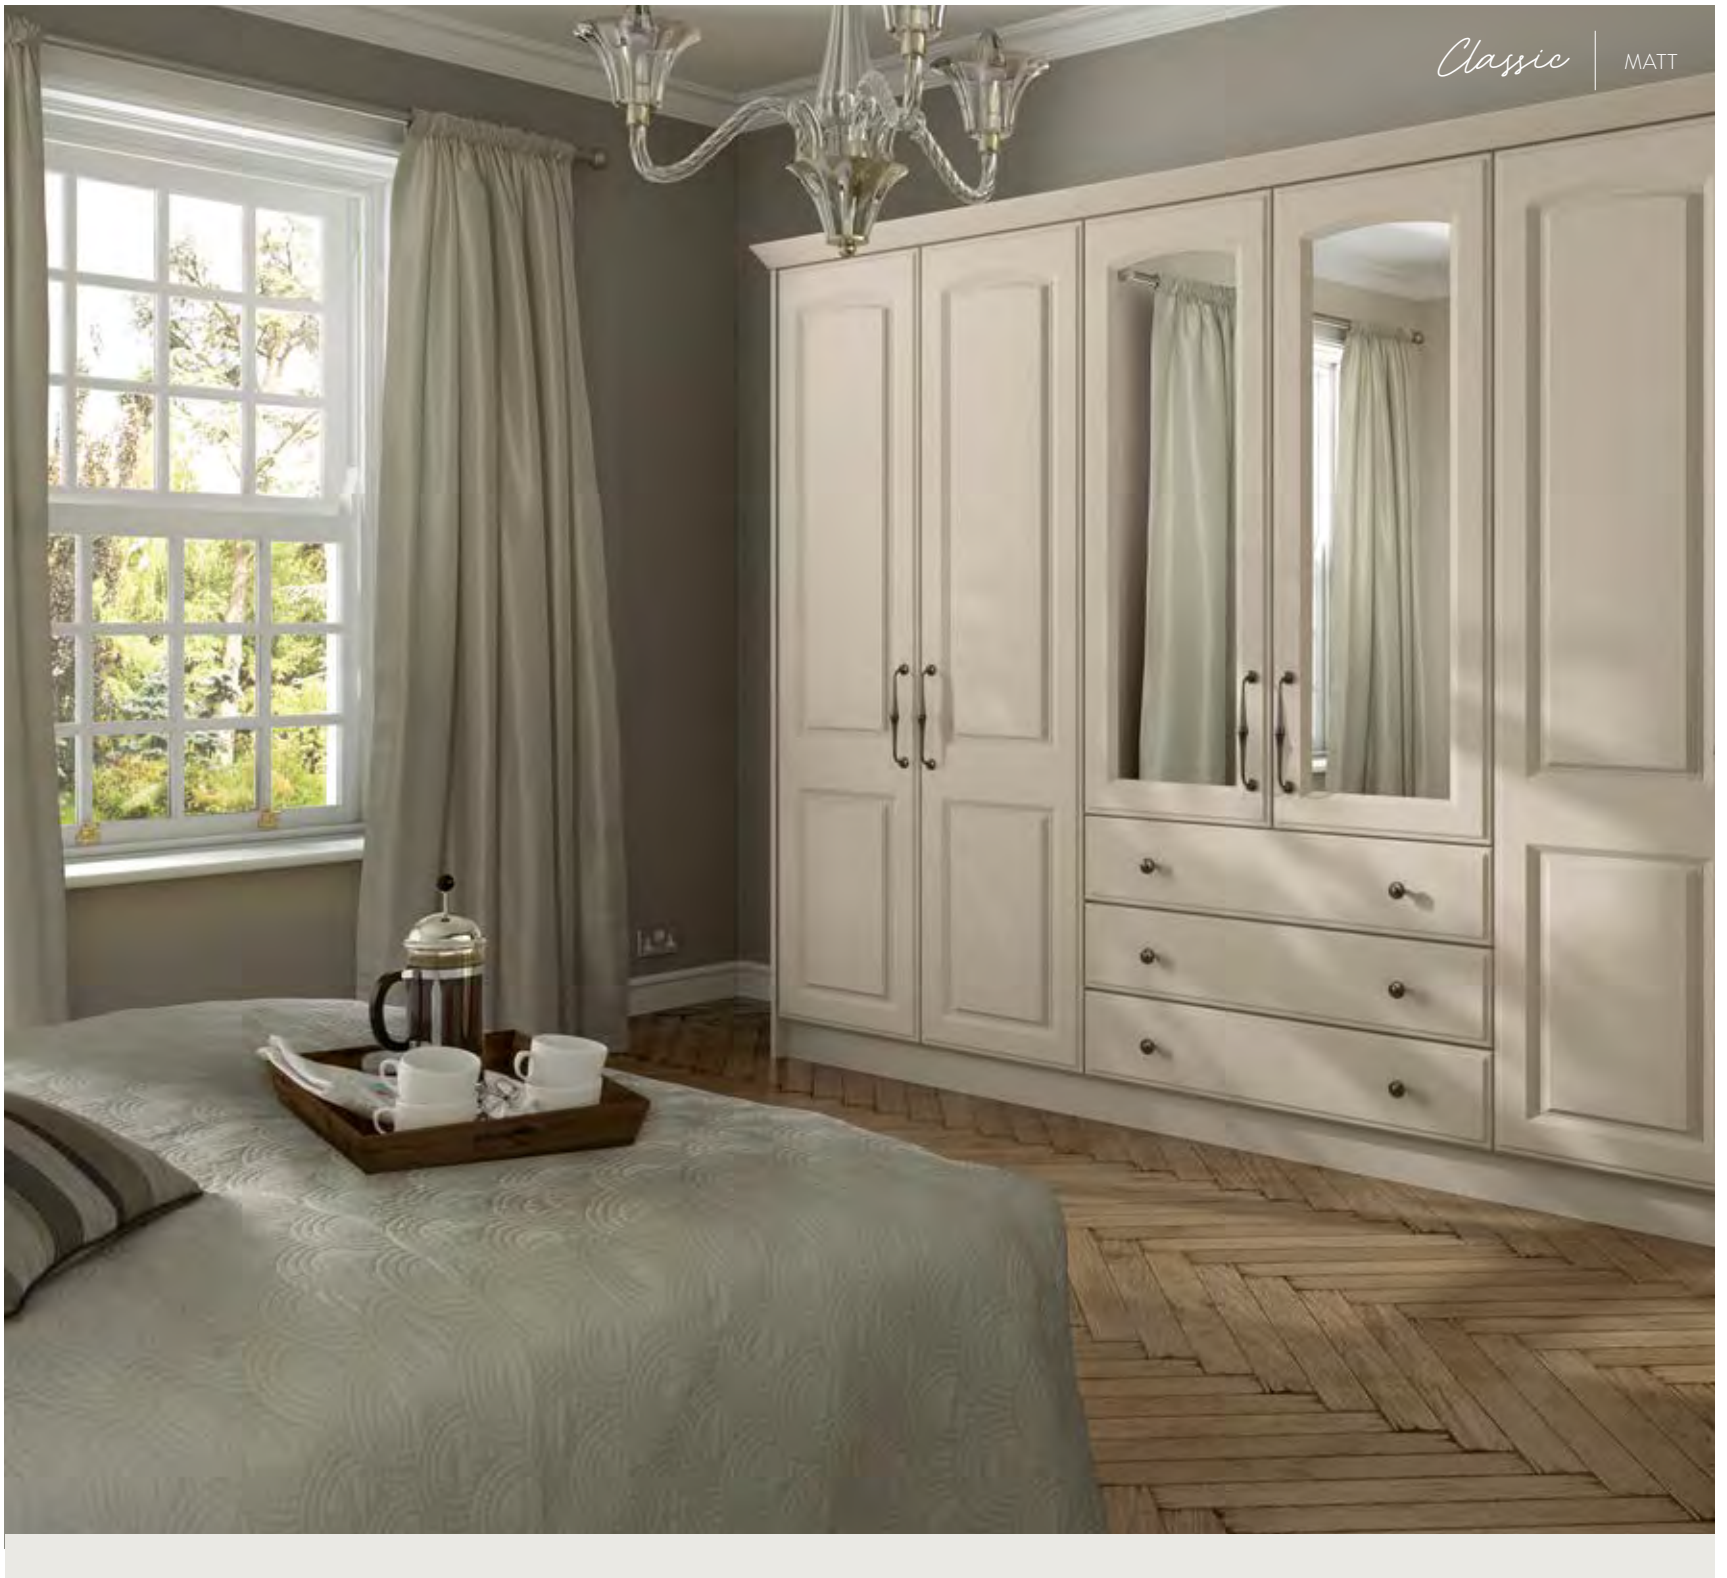

BELLA MATT MUSSEL / BELLA MATT DAKKAR / STYLE: BROADWAY