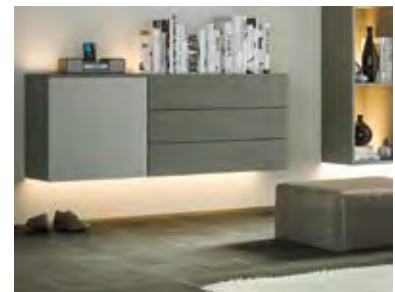

SUPERMATT DUST GREY, SUPERMATT LIGHT GREY
PG 38