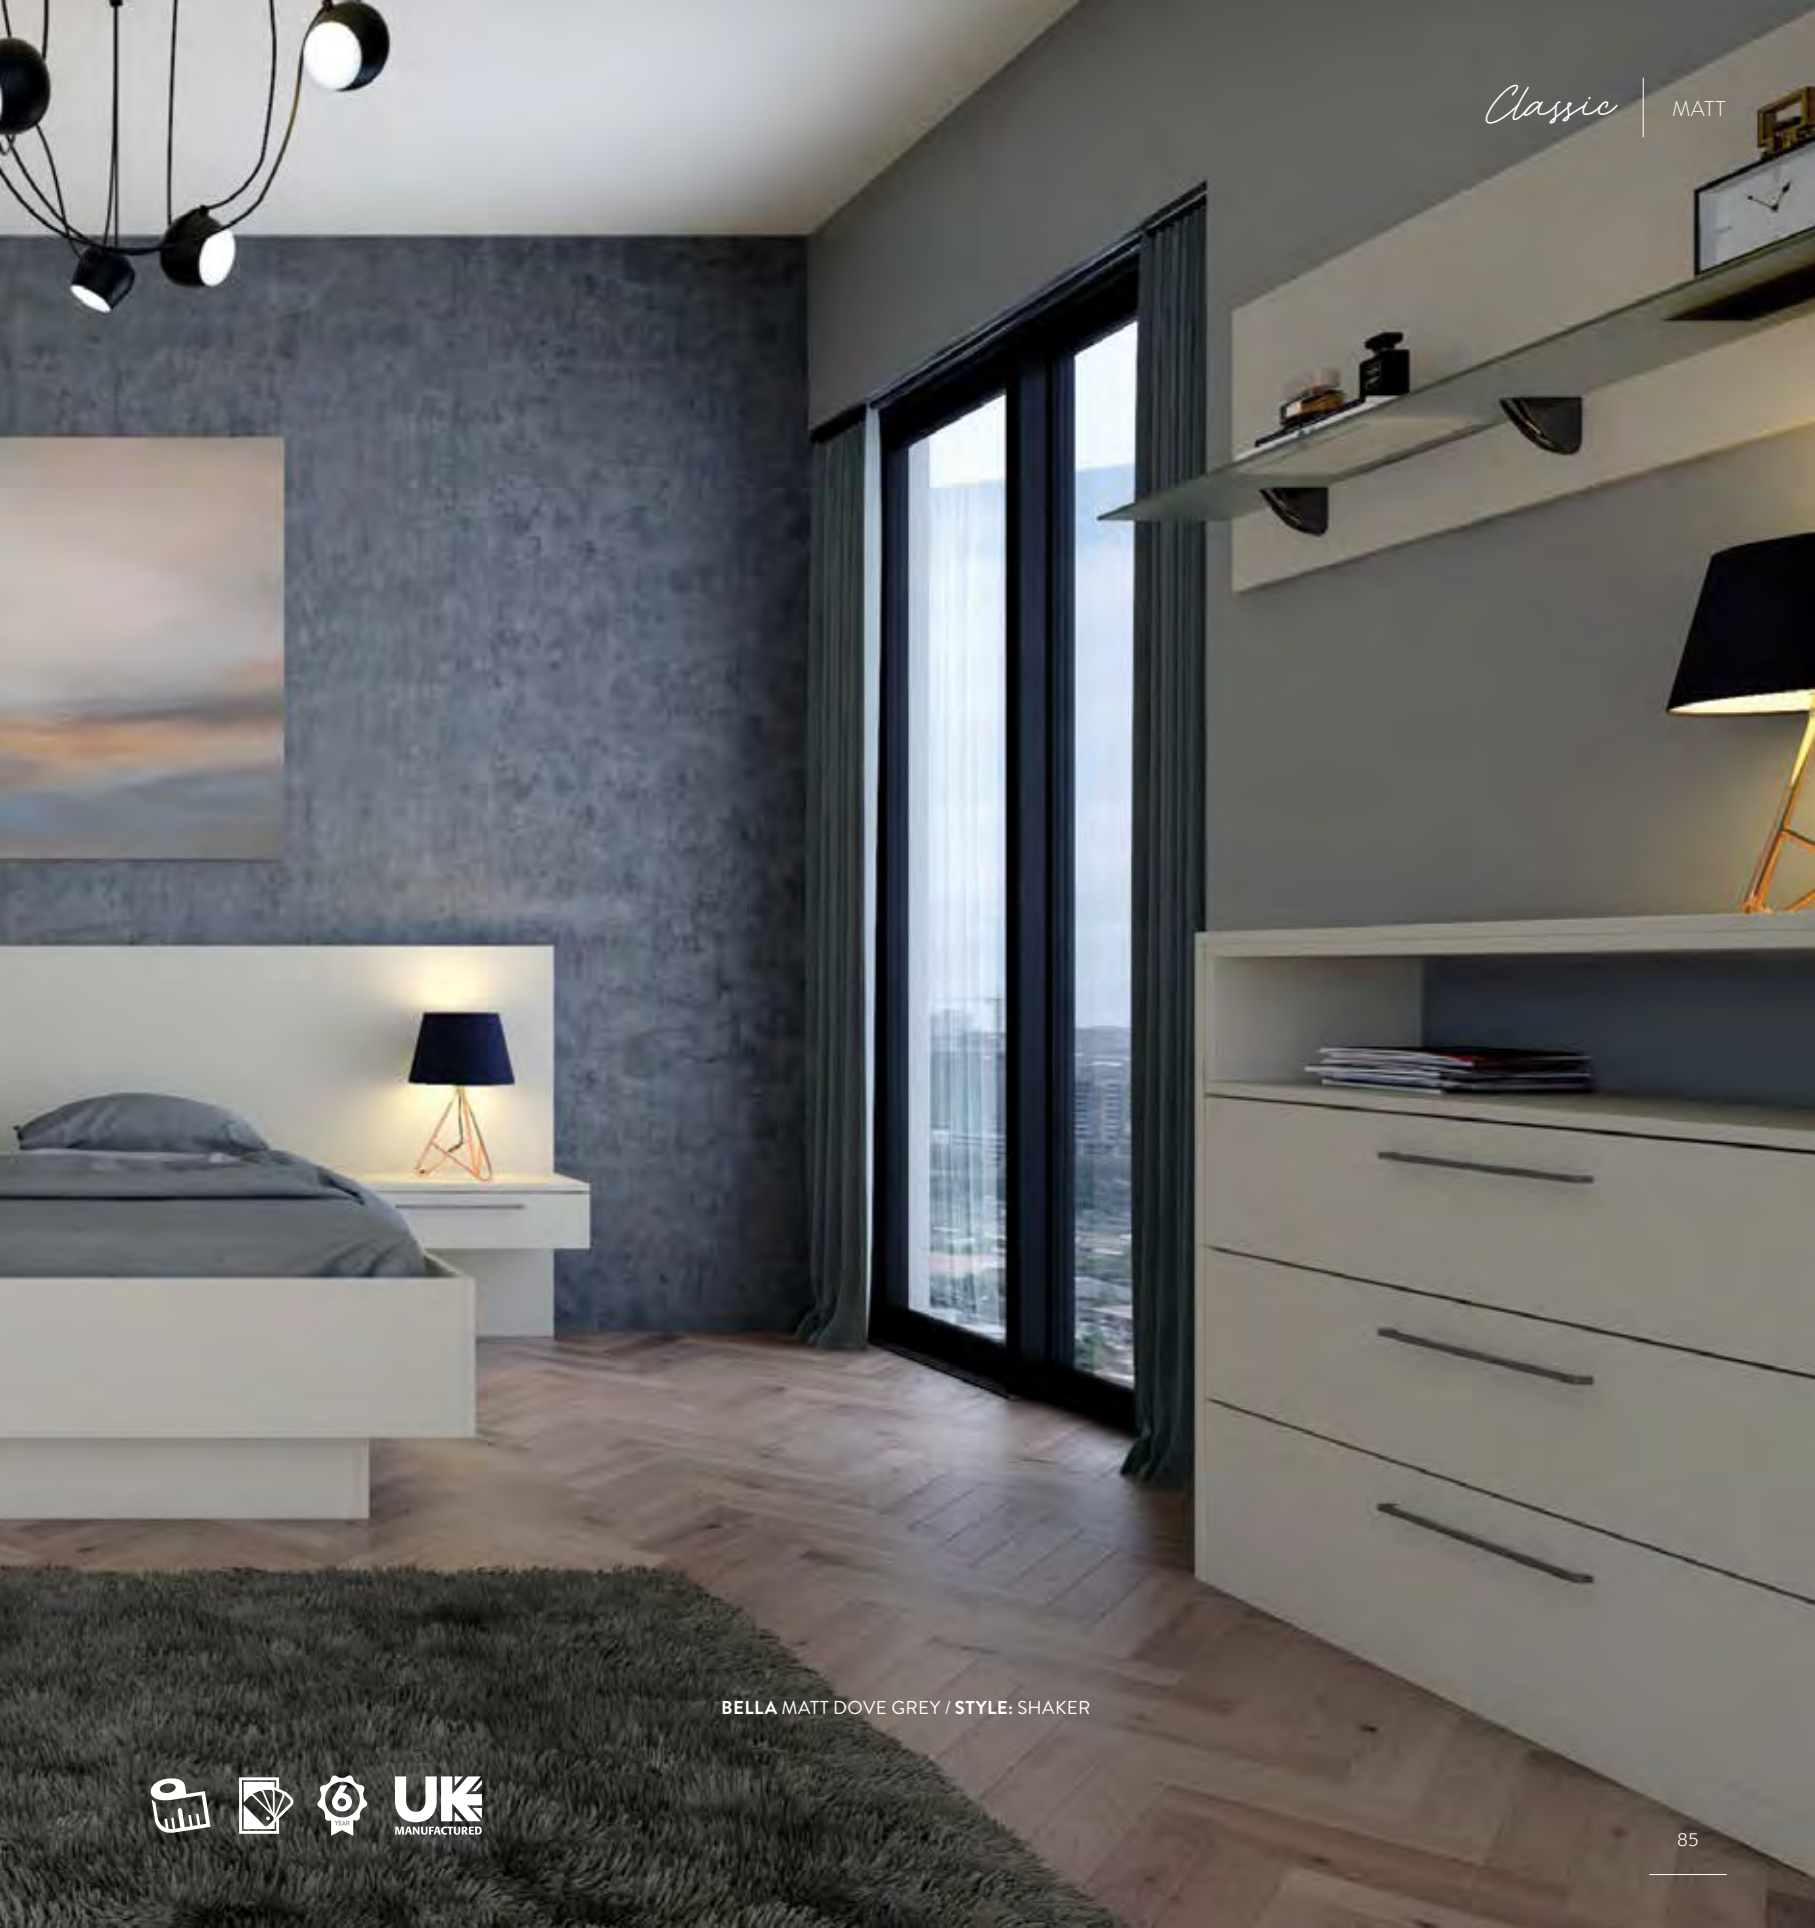

BELLA MATT DOVE GREY / STYLE: SHAKER