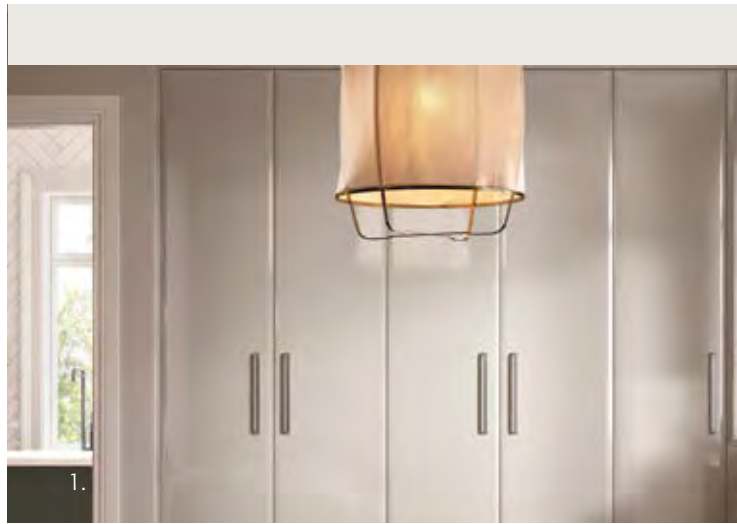

VALORE EVORA STONE GRAPHITE

1. Classic Gloss
2. Classic Matt
3. Classic Woodgrain
4. Classic Special
5. Classic Sloping